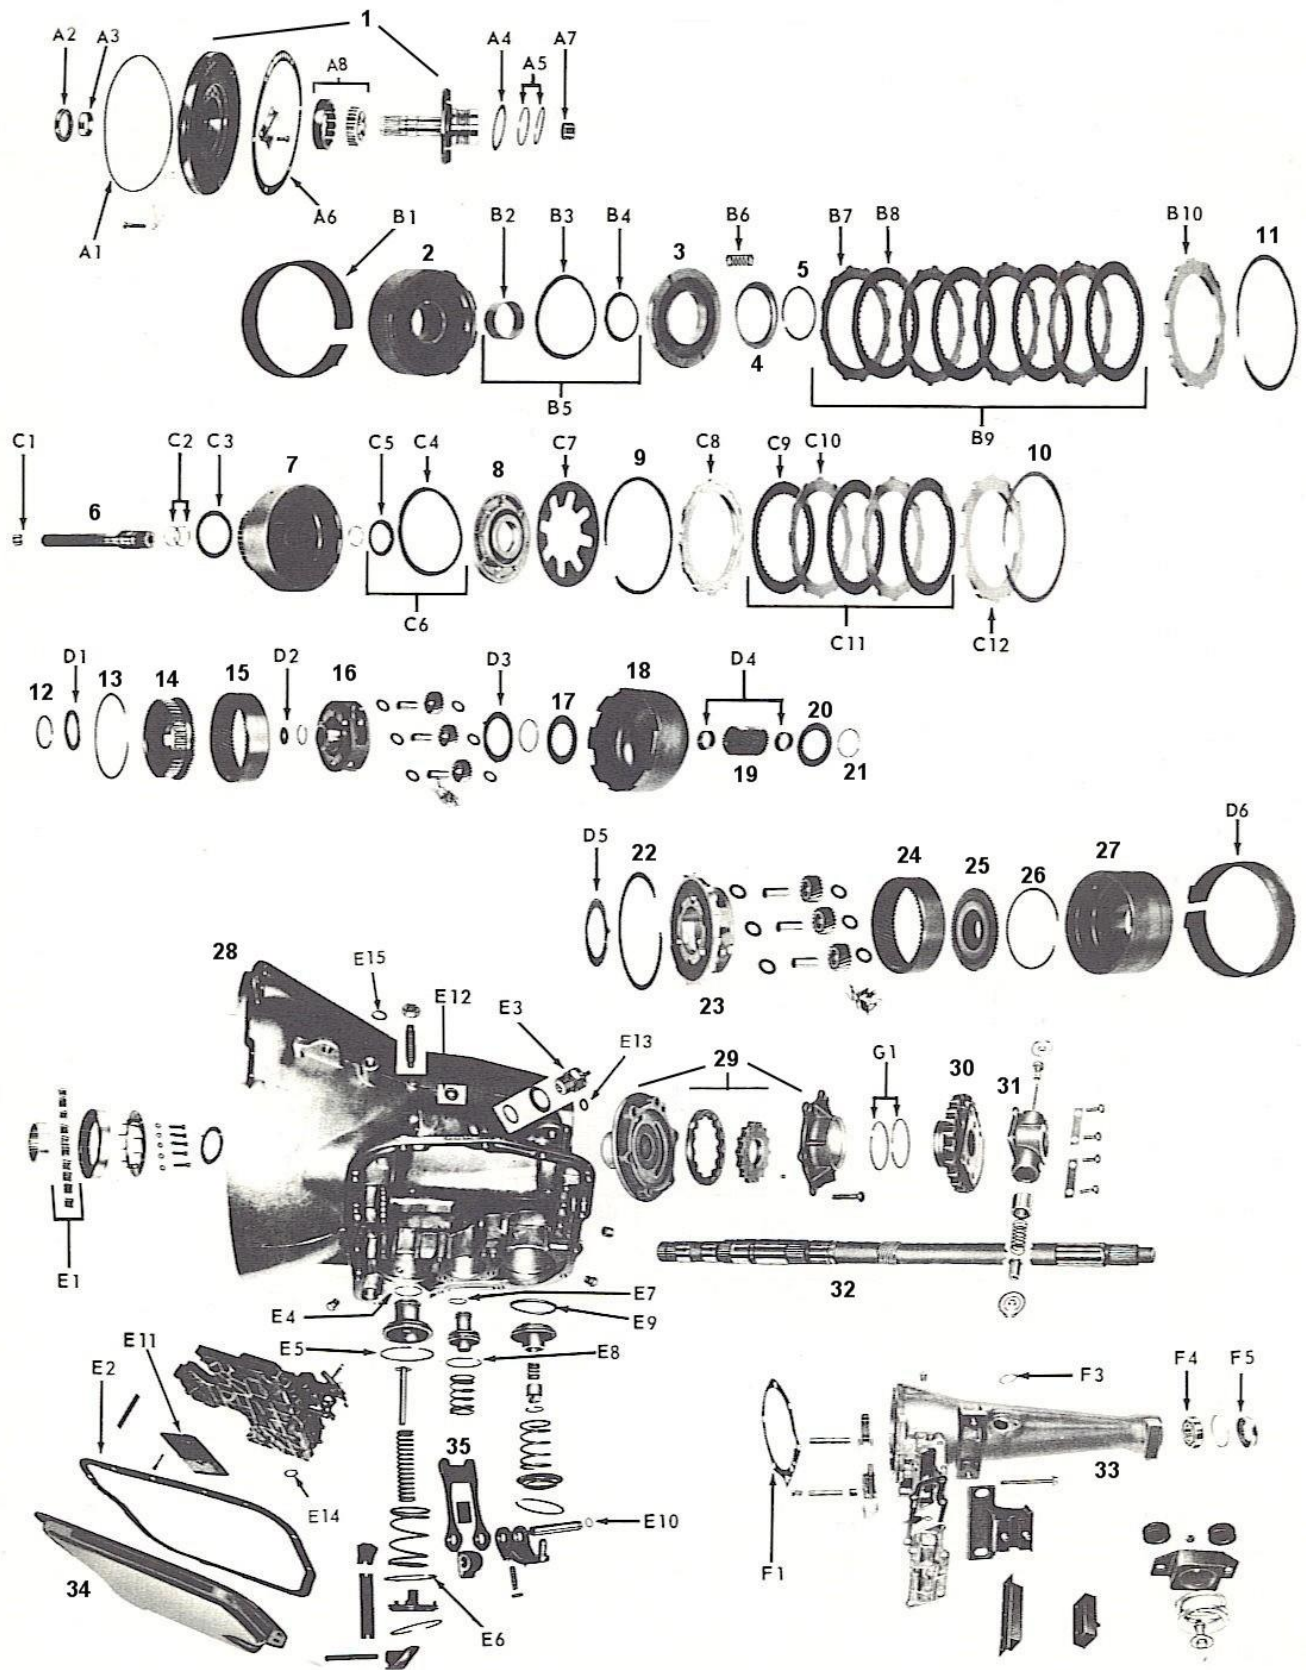

TORQUEFLITE 8 (1962-ON)

CHRYSLER

A727

ILL	DESCRIPTION	YEARS	QTY	FATSCO	REFERENCE
-----	-------------	-------	-----	--------	-----------

REBUILDING KITS

DESCRIPTION	YEARS	MASTER KIT	MAJOR KIT	OVERHAUL KIT	PAPER/RUBBER
A727	62-70	158-QX	258-QX	328-QX	
A727	71-on	160-QX	260-QX	329-QX	
HI-PERFORMANCE					
A727 - standard steels	71-on	1524-QX	2524-QX	329-QX	
A727 - Kolene® steels	71-on	1525-QX	2524-QX	329-QX	

VALVE BODY KITS

NI	No Yo Yo® Command Service Kit™	66-on	1	SFK-TFSC	SK® TFSC
NI	Reprogramming Kit™	66-on	1	SFK-TF1	TF-1
	66-on	1	SFK-TF2	TF-2
	- manual shift	66-on	1	SFK-TF3	TF-3

CLUTCH PLATES

FRICITION PLATES					
B8	Direct - .095"	62-on	3-4	1328-Q	4617201
	- .095" - waved	62-71	opt	1211-Q	2124827
	- .095" - hi-performance	62-on	3-4	1690-Q	-
C9	Forward - .061"	62-on	4	1330-Q	5252259
	- .061" - hi-performance	62-on	4	1691-Q	-
STEEL PLATES					
B7/C10	Forward & Direct - .068"	62-on	8	1213-Q	2124826
	- .088" - oversized	62-on	ar	1288-Q	-
	- .068" - Kolene®	62-on	8	1692-Q	-

PRESSURE PLATES

B10	Front & Rear Clutch - flat	62-on	2	8600-Q	2801961
C8	Rear Clutch - beveled	65-on	1	8691-Q	2466802

GASKETS

E2	Oil Pan - fiber	62-on	1	2502-Q	2464324
	Front Pump to Case	62-on	1	2399-Q	4028377
	Oil Pan Drain Plug	62-73	1	2504-Q	2268513
F1	Extension Housing	62-65	1	2401-Q	2400064
	66-on	1	2535-Q	2466954
	Park Lock Cover	62-65	1	2403-Q	2205207
	Brass Filter - foam rubber	62-on	1	2407-Q	2205202
	Output Shaft Bearing Cover	62-65	1	2117-Q	2466049
	66-on	1	2589-Q	2801398